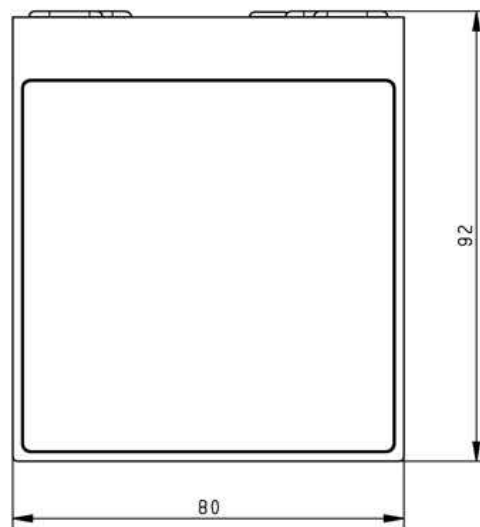

### Dimensions & Weight

Length	80 mm
Width	92 mm
Height	97 mm
Diameter	
Suspensions from ceiling	
Product Weight	463 g

### Base dimensions

Length	74 mm
Width	12 mm
Height	83 mm
Diameter	