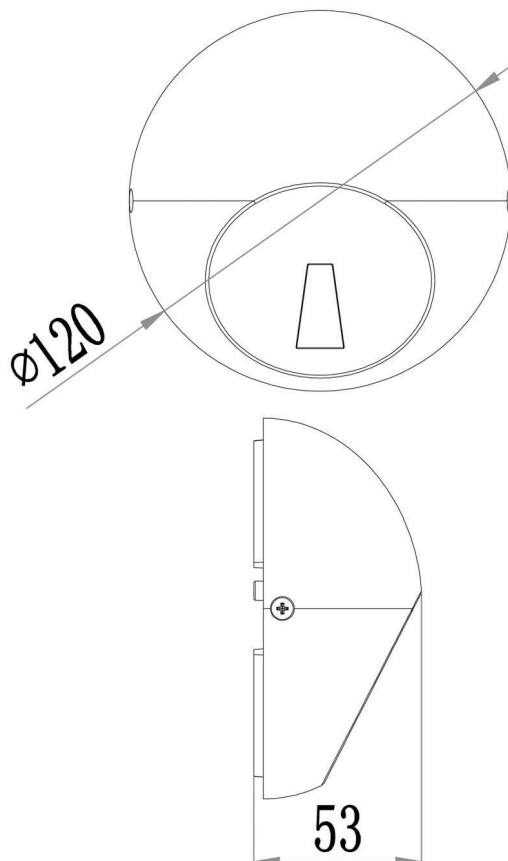

**Dimensions & Weight**

Length	
Width	
Height	53 mm
Diameter	120 mm
Suspensions from ceiling	
Product Weight	302 g

**Base dimensions**

Length	
Width	
Height	15 mm
Diameter	110 mm