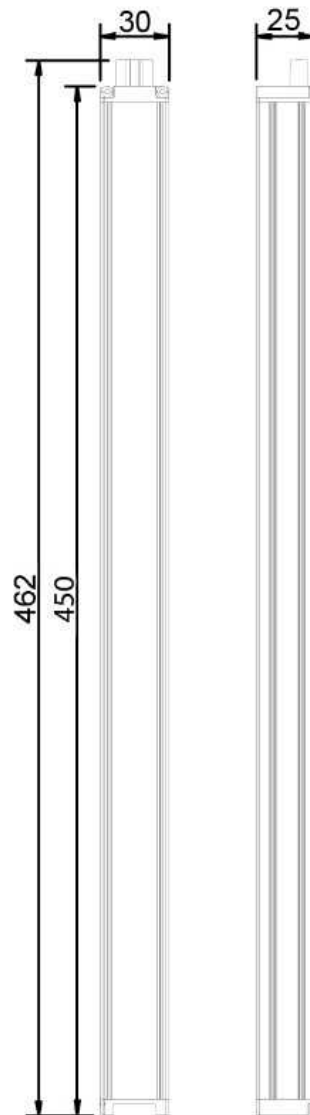

Abmessungen und Gewicht

Länge	450 mm
Breite	30 mm
Höhe	25 mm
Durchmesser	
Deckenabhängung	
Gewicht	227 g

Sockelmaß

Länge	
Breite	
Höhe	
Durchmesser	

Artikel Nr.: 687040

Möbelaufbauleuchte, Unterbauleuchte Viereck Form, silberfarben, 100-240V AC/50-60Hz, 5,00 W, Warmweiß

Article no.: 687040

Surface mounted furniture lamp, Cabinet luminaire square, silver, 100-240V AC/50-60Hz, 5,00 W, warmwhite

Technical Data
General Characteristics

Material	aluminum / plastic
Colour	silver
Optics	anodized / brushed
included in delivery	1,5 m connection cable 2x plastic clip 90° with screws 2x plastic clip 45° with screws

Surface mounted furniture lamp, Cabinet luminaire square, silver, 100-240V AC/50-60Hz, 5,00 W, warmwhite

Light Direction

Rotating and tilting range	fixed
Angle of inclination	
Radiation direction	
Reflector / lense	

Dimensions & Weight

Length	450 mm
Width	30 mm
Height	25 mm
Diameter	
Suspensions from ceiling	
Product Weight	227 g

Base dimensions

Length	
Width	
Height	
Diameter	

Article no.: 687040

Surface mounted furniture lamp, Cabinet luminaire square, silver, 100-240V AC/50-60Hz, 5,00 W, warmwhite